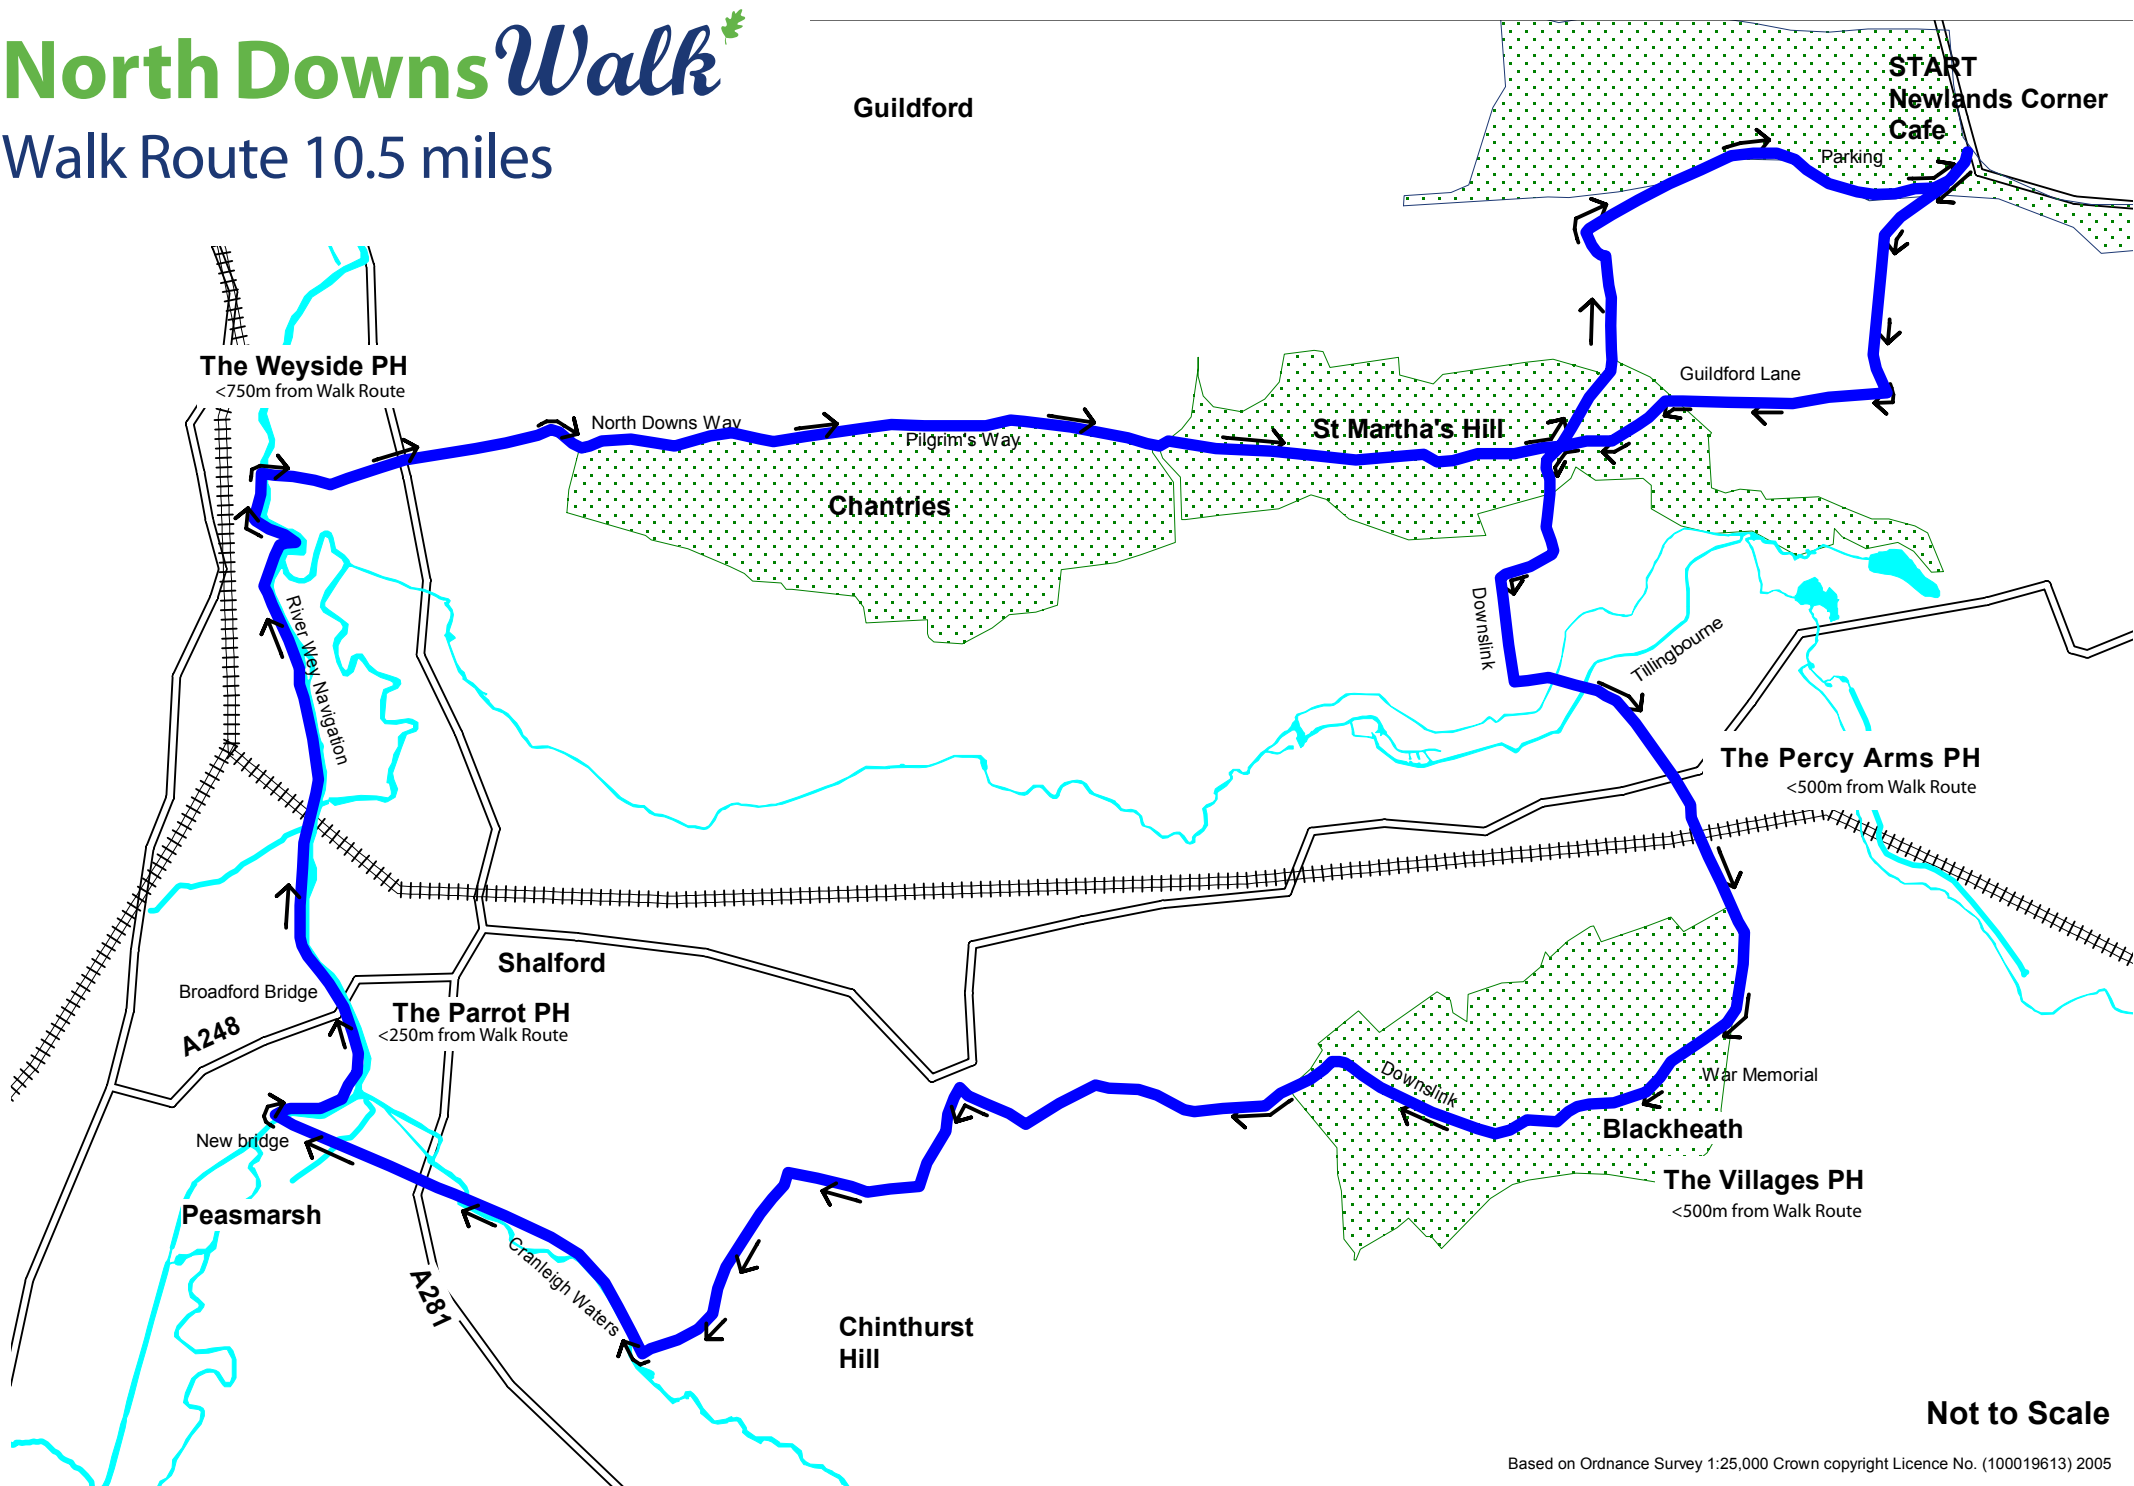

North Downs Walk

Walk Route 10.5 miles

Not to Scale

Based on Ordnance Survey 1:25,000 Crown copyright Licence No. (100019613) 2005